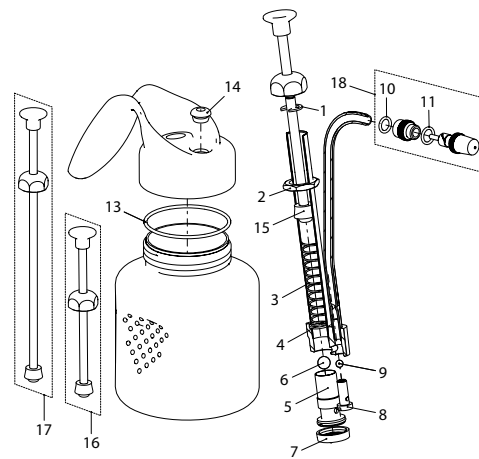

Fix 0.5

Maxi 1.0

Fix 0.5, handsprayer with mist nozzle 0.8 mm, with viton gaskets

11811001

130330

Maxi 1.0, handsprayer with mist nozzle 0.8 mm, with viton gaskets

11811101

130347

Super Maxi 1.0 Aceton resistant

Super Maxi 1.0, handsprayer with regulation nozzle 0.8 mm, with special gaskets

11870401

130644

**Spare parts Fix, Maxi, Super Maxi**

**No Gasket set consisting of:**

11814401

10 a O-ring 4.5x1

11 a O-ring 5x1

11 b O-ring 7.66x1.78

13 a/b Gasket 57.5x53x2

14 a/b Pressure tube gasket

15 a/b Sleeve

**Nr. Spare parts**

16 Piston tube complete Fix 0.5

19 Adjustable nozzle 0.8 mm Super Maxi 1.0

11873001

110165