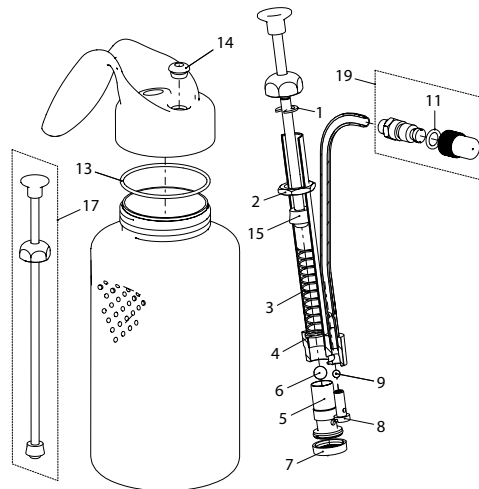

**Accessories (Pictures see page 66 ff)**

Mist nozzle 0.5 mm complete for very fine spraying Fix 0.5 / Maxi 1.0

11814101

101019

Mist nozzle 1.2 mm complete for rough spraying Fix 0.5 / Maxi 1.0

11814201

101026

Super Maxi 1.0 Aceton resistant

Super Maxi 1.0, handsprayer with regulation nozzle 0.8 mm, with special gaskets

11870401

130644

**Spare parts Fix, Maxi, Super Maxi**

**No Gasket set consisting of:**

11814401

8 Pressure valve

9 Valve ball 1/8"

**No Gasket set Fix / Maxi (a) consisting of:**

11814301

710518

**No Gasket set Super Maxi (b) consisting of:**

11873101

110158

10 a O-ring 4.5x1

11 a O-ring 5x1

11 b O-ring 7.66x1.78

13 a/b Gasket 57.5x53x2

14 a/b Pressure tube gasket

15 a/b Sleeve

**Nr. Spare parts**

16 Piston tube complete Fix 0.5